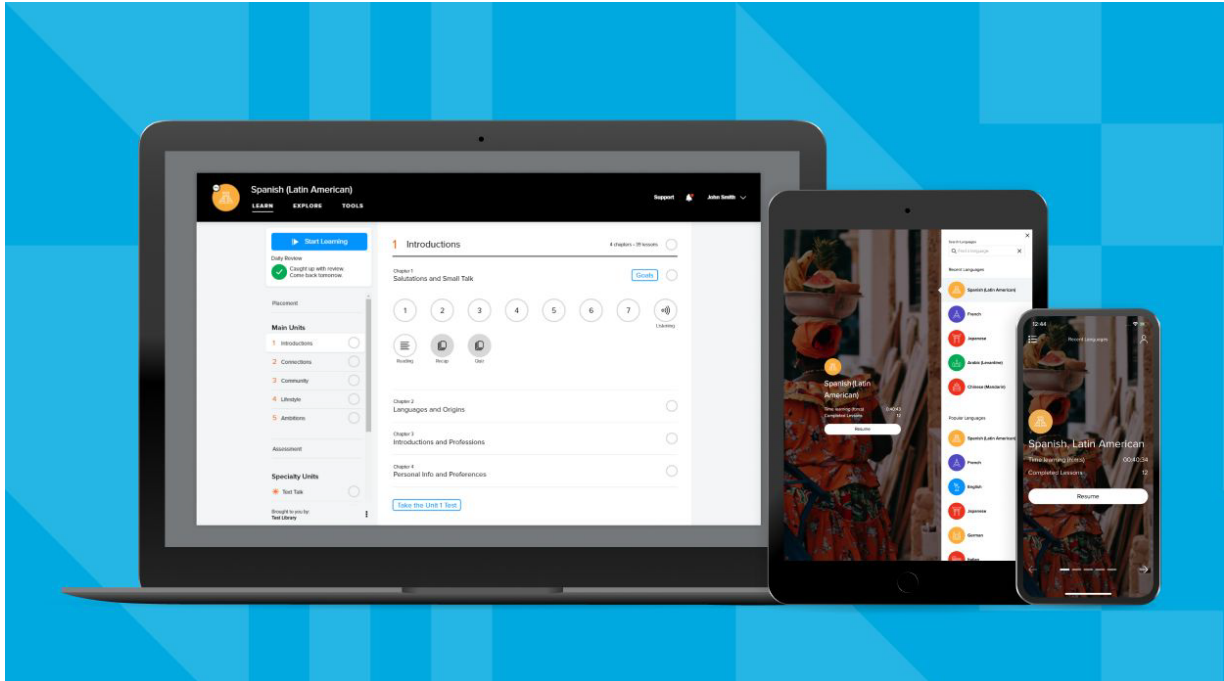

Welcome to Mango!

Mango is the **only personalized, adaptive language-learning experience that provides the tools and guidance you need to expand your language skills** wherever and however you learn best. Let's get started:

STEP 1:
Create a Profile

Sign in to your account:
cefls.libguides.com/mango

STEP 2:
Select your language course.
Choose from over 70 world
languages, including English.

Questions? Need help signing in? Chat with library
staff or contact Mango Languages directly at support@mangolanguages.com