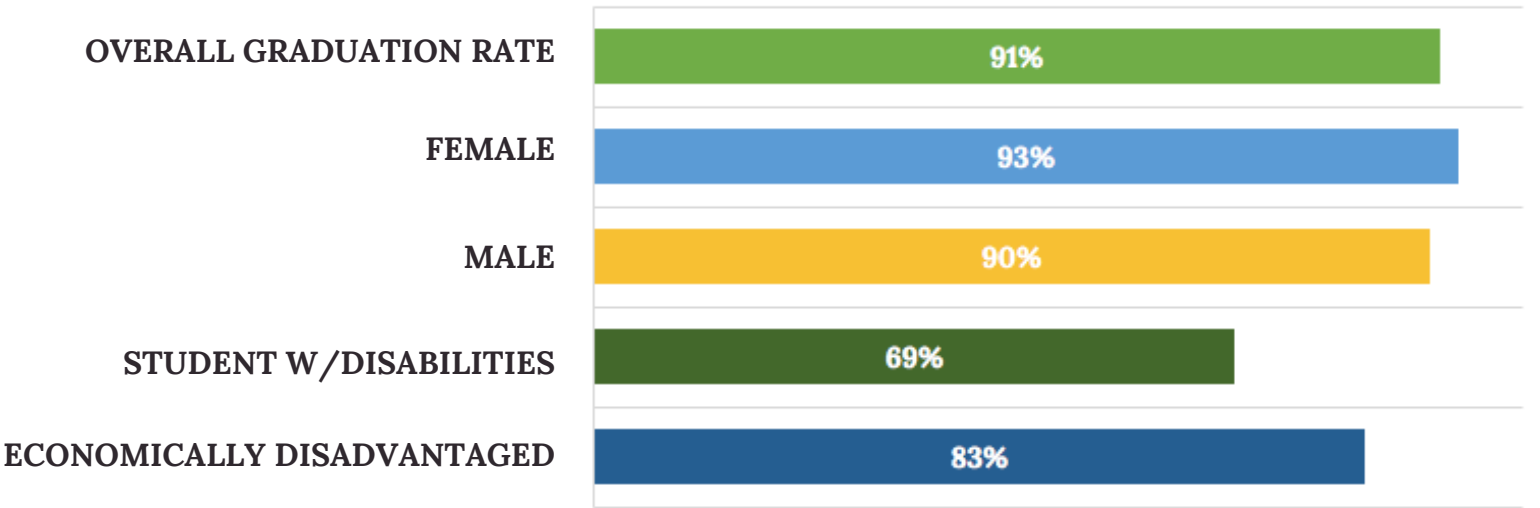

BEEKMANTOWN CSD GRADUATION RATES

Source

SCHOOL ENROLLMENT DATA IN YOUR SERVICE AREA