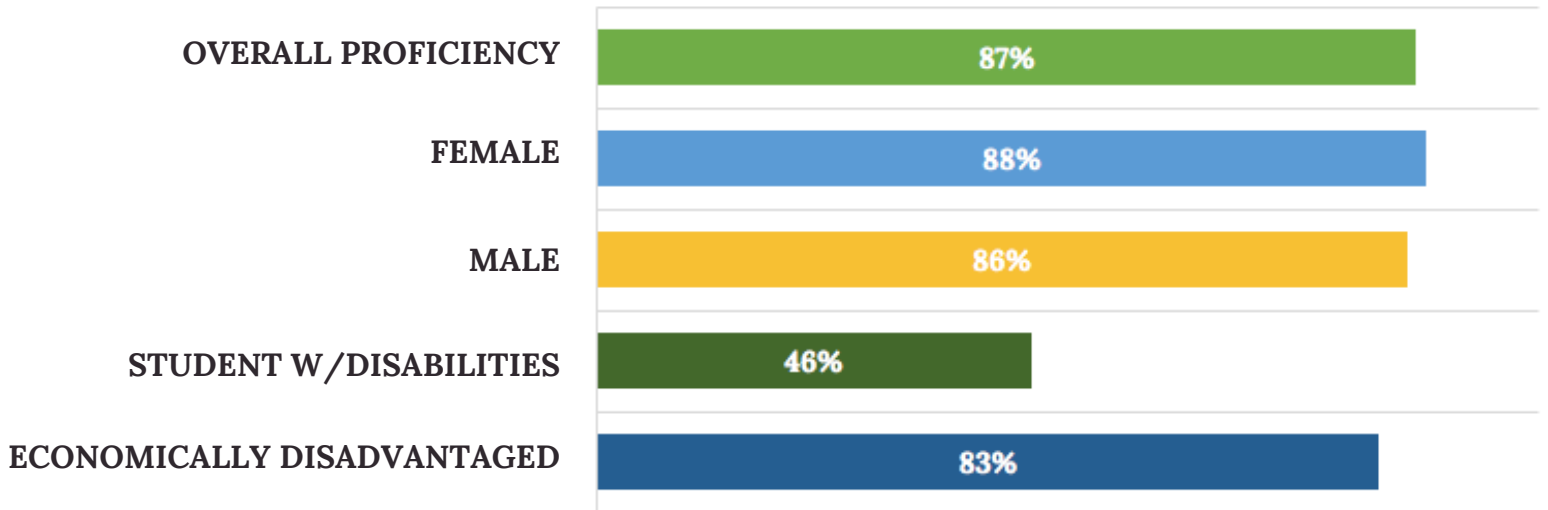

ENGLISH LANGUAGE ARTS REGENTS

TOTAL TESTED: 136

ALGEBRA REGENTS

TOTAL TESTED: 179