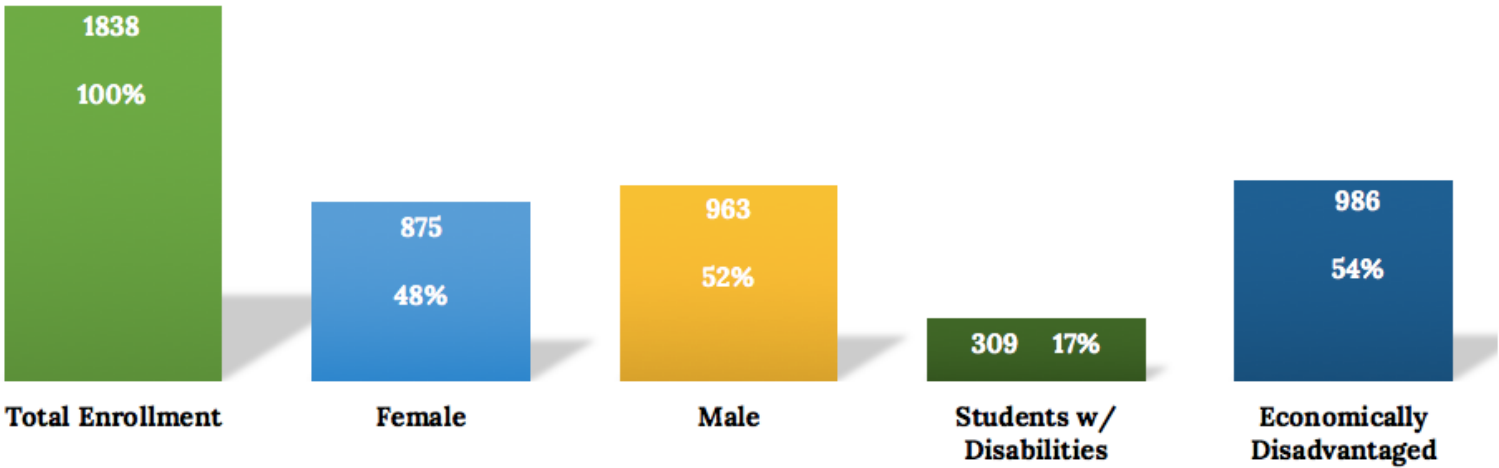

SCHOOL DISTRICTS IN SERVICE AREA

**BEEKMANTOWN CENTRAL
SCHOOL DISTRICT**
BEEKMANTOWN ELEMENTARY
CUMBERLAND HEAD ELEMENTARY
BEEKMANTOWN MIDDLE SCHOOL
BEEKMANTOWN HIGH SCHOOL

BEEKMANTOWN CSD GRADUATION RATES

Source

SCHOOL ENROLLMENT DATA IN YOUR SERVICE AREA

Source