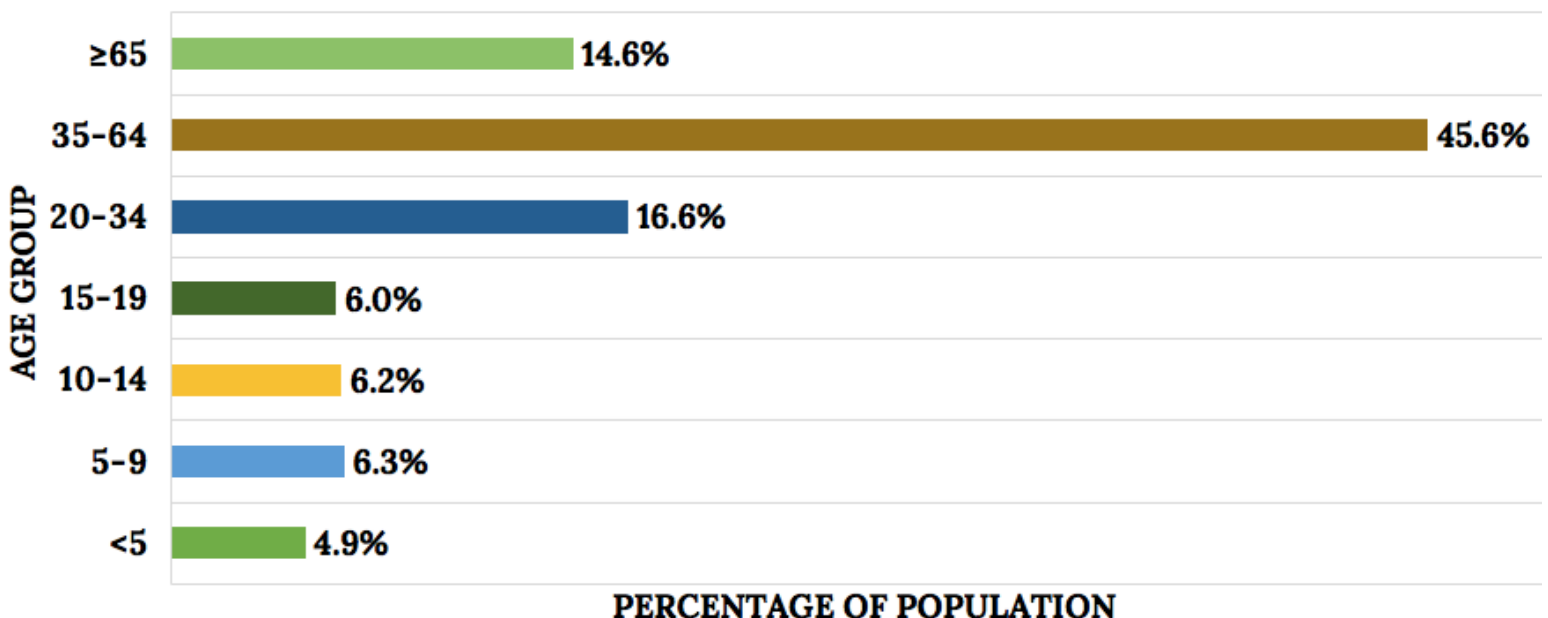

WEST CHAZY DODGE LIBRARY

GEOGRAPHIC REGION:

96.8 SQ. MI.*

POPULATION:

7,321**

*2010 Census Data, **Source

POPULATION DATA FOR YOUR SERVICE AREA

POPULATION BELOW FEDERAL POVERTY LEVEL: 10.9%*

UNEMPLOYMENT RATE: 3.9%*

MEDIAN HOUSEHOLD INCOME: \$63,051*

*Source, **Source, ***Source

ZERO-VEHICLE HOUSEHOLDS: 6.6%**

POPULATION COMMUTING TO WORK VIA PUBLIC TRANSPORTATION: 0.0%*

PERCENTAGE WITH LIMITED/NO INTERNET ACCESS: 27.7%***