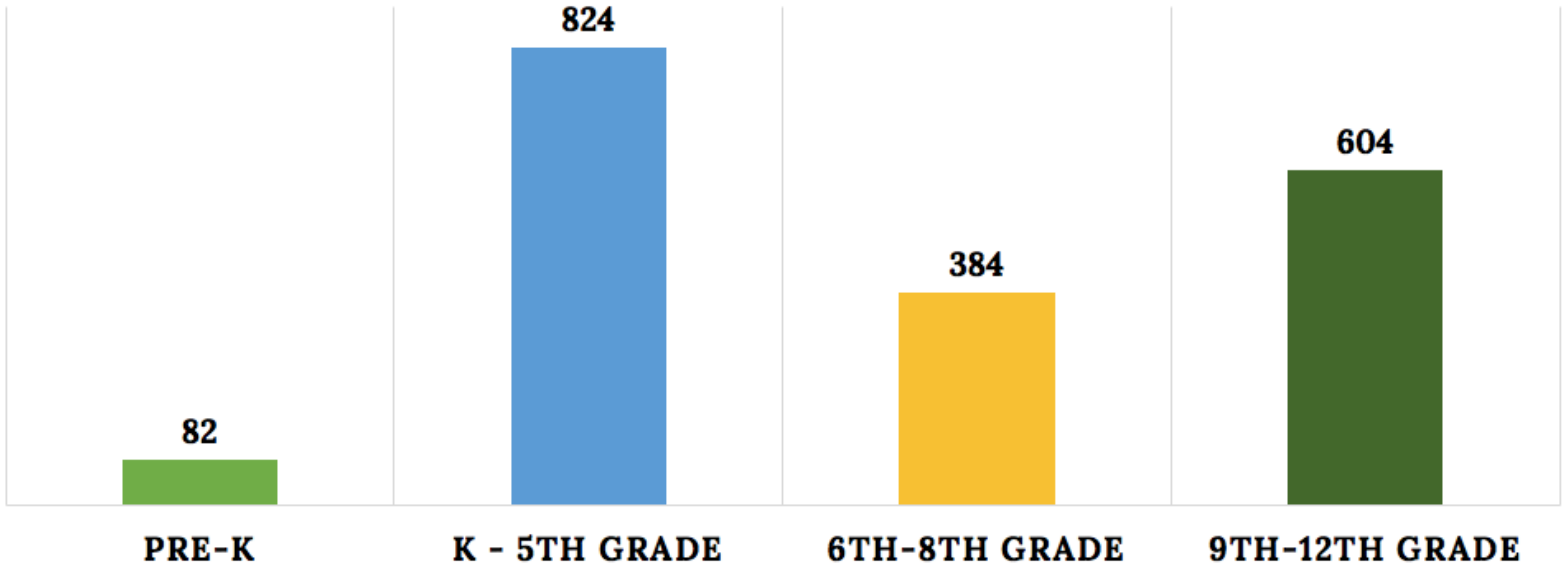

SCHOOL ENROLLMENT BY GRADE