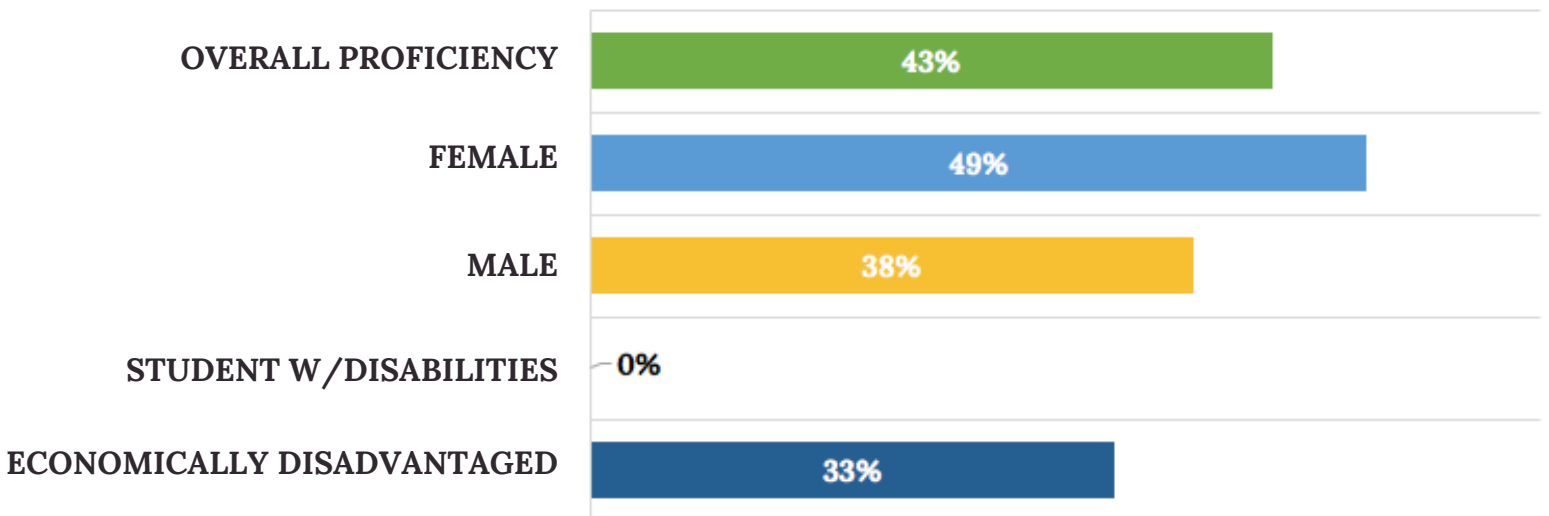

3RD GRADE MATH

TOTAL TESTED: 101