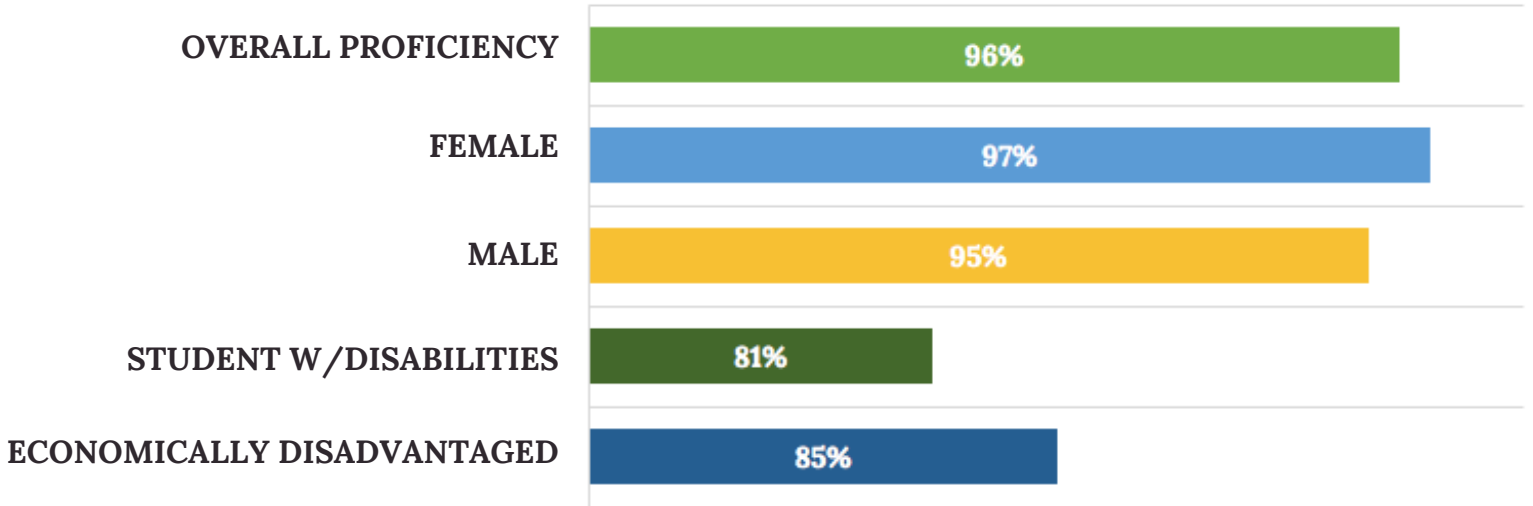

ENGLISH LANGUAGE ARTS REGENTS

TOTAL TESTED: 92

ALGEBRA REGENTS

TOTAL TESTED: 107