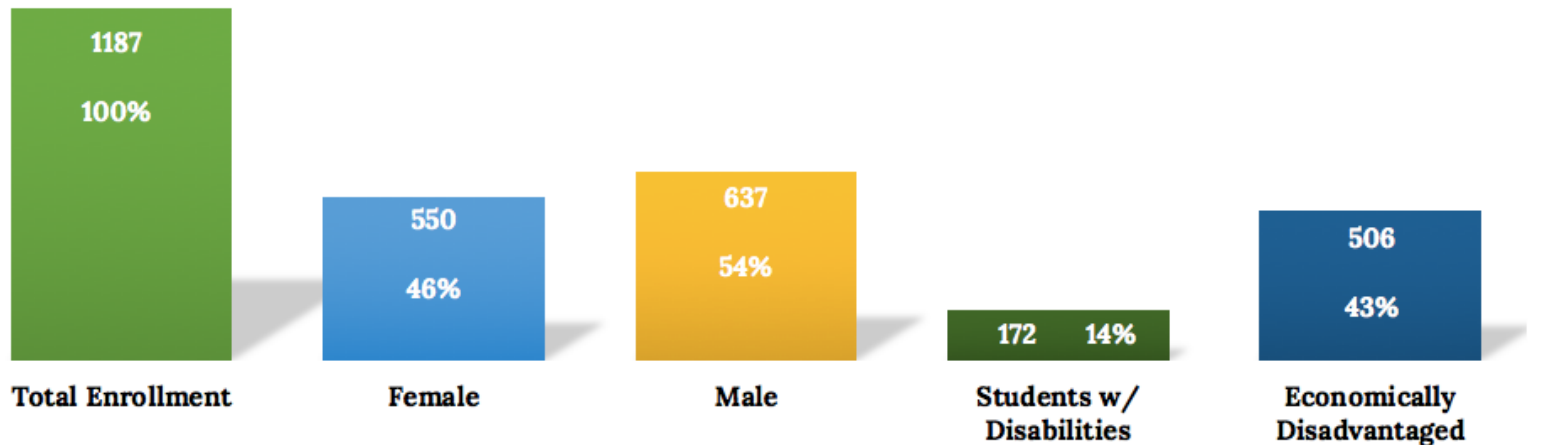

SCHOOL DISTRICTS IN SERVICE AREA

SARANAC LAKE CENTRAL SCHOOL DISTRICT

PETROVA ELEMENTARY
SARANAC LAKE MIDDLE
SARANAC LAKE SENIOR HIGH

SARANAC LAKE CSD GRADUATION RATES

Source

SCHOOL ENROLLMENT DATA IN YOUR SERVICE AREA

Source