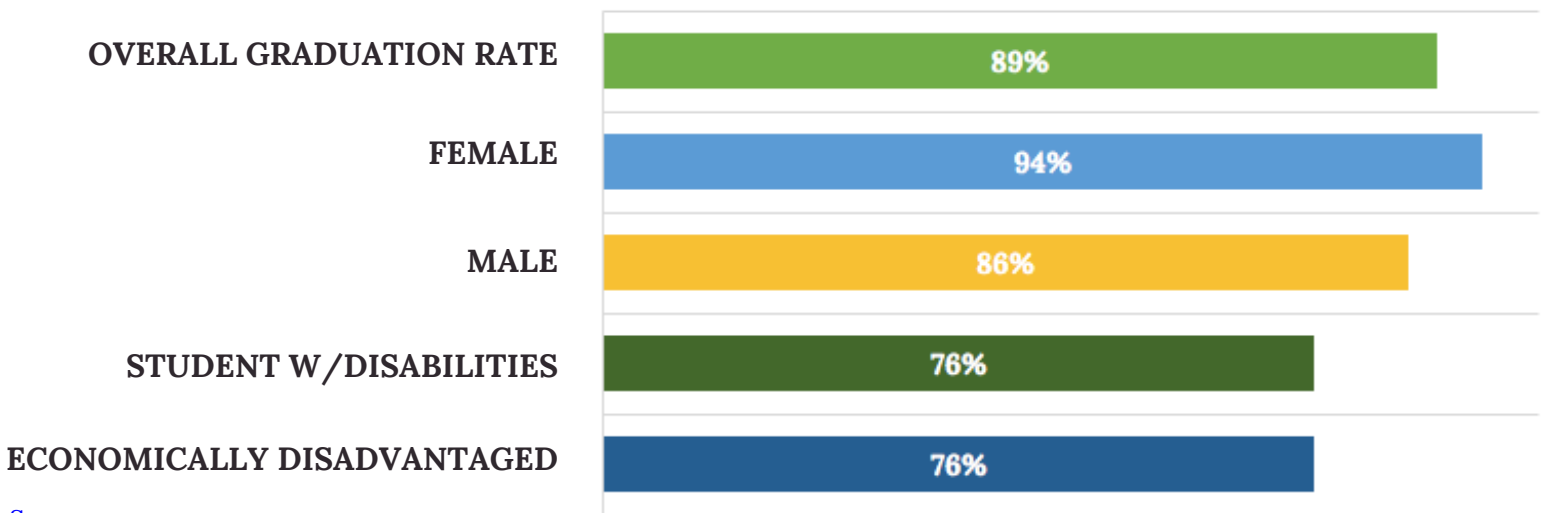

PERCENTAGE WITH LIMITED/NO INTERNET ACCESS: 43.9%***

SCHOOL DISTRICTS IN SERVICE AREA

SARANAC LAKE CENTRAL SCHOOL DISTRICT

PETROVA ELEMENTARY
SARANAC LAKE MIDDLE
SARANAC LAKE SENIOR HIGH

SARANAC LAKE CSD GRADUATION RATES