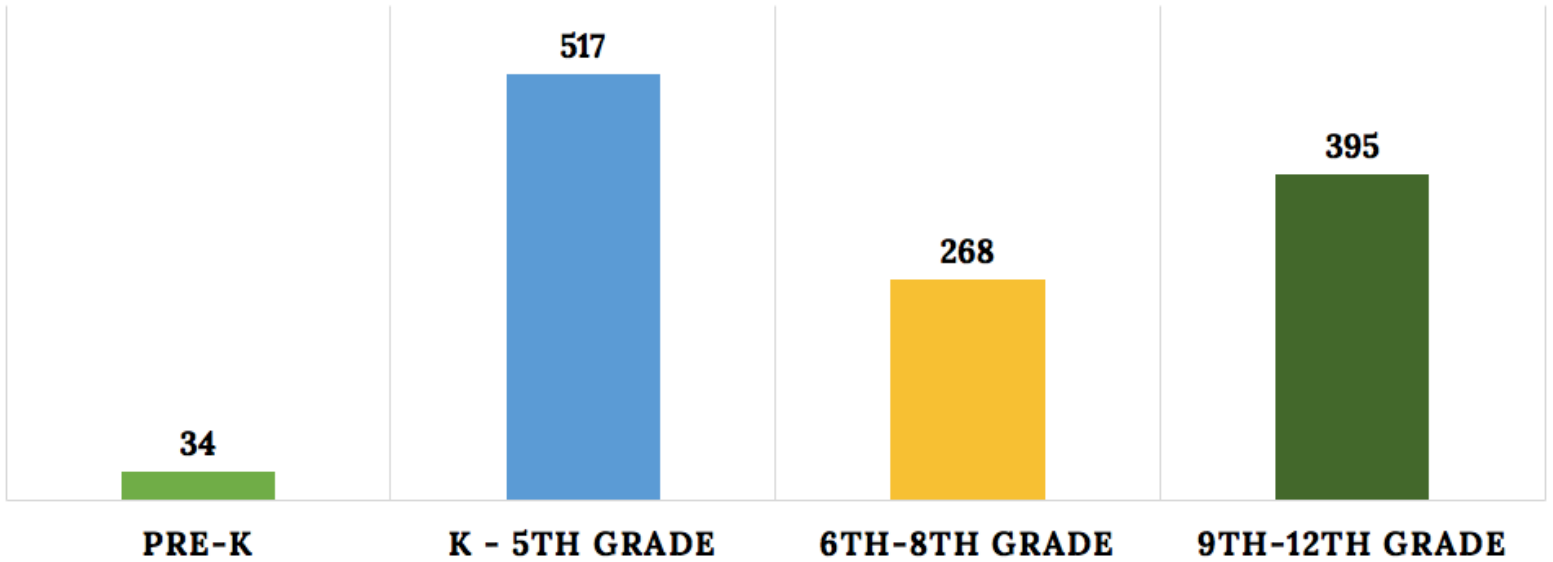

SCHOOL ENROLLMENT BY GRADE