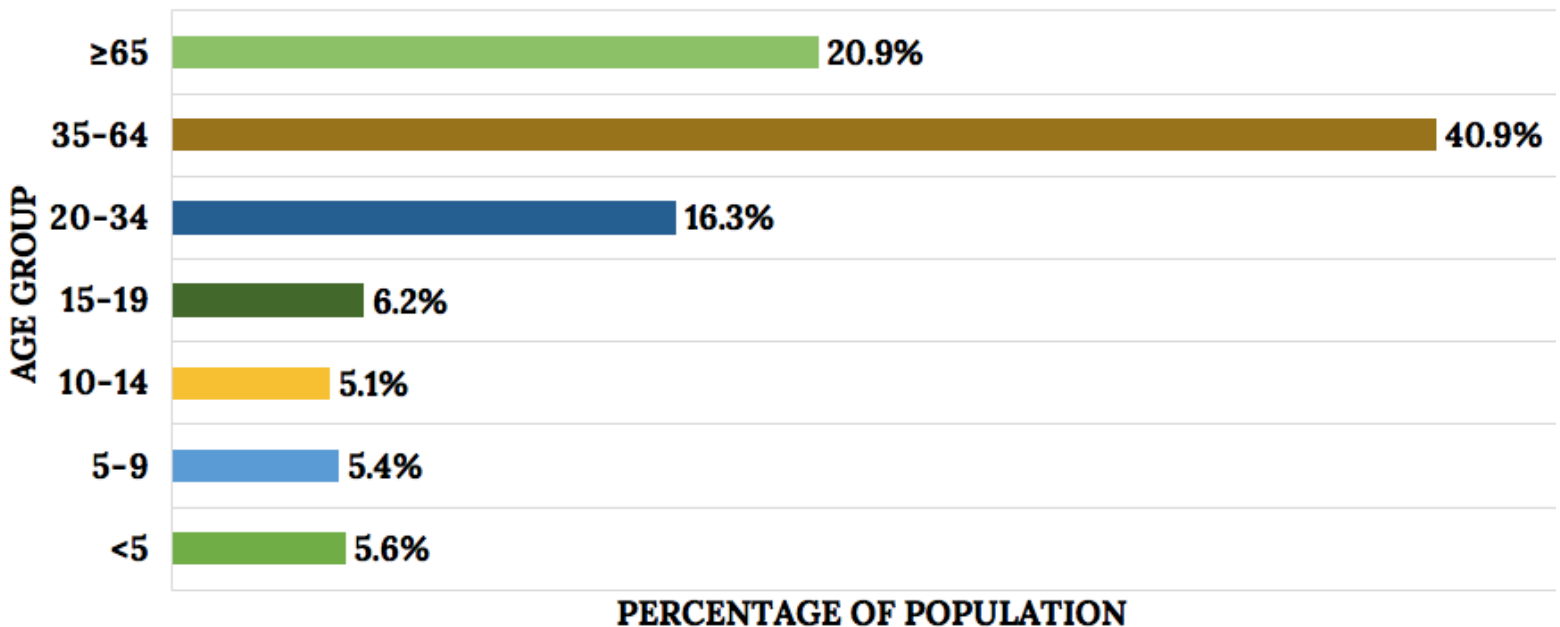

SARANAC LAKE FREE LIBRARY

SARANAC LAKE
FREE LIBRARY

GEOGRAPHIC REGION:

466.3 SQ. MI.*

POPULATION:

8,796**

*2010 Census Data, **Source

POPULATION DATA FOR YOUR SERVICE AREA

POPULATION BELOW FEDERAL POVERTY LEVEL: 20.0%*

UNEMPLOYMENT RATE: 9.0%*

MEDIAN HOUSEHOLD INCOME: \$48,421*

*Source, **Source, ***Source

ZERO-VEHICLE HOUSEHOLDS: 12.2%**

POPULATION COMMUTING TO WORK VIA PUBLIC TRANSPORTATION: 0.0%*

PERCENTAGE WITH LIMITED/NO INTERNET ACCESS: 43.9%***

SCHOOL DISTRICTS IN SERVICE AREA

SARANAC LAKE CENTRAL SCHOOL DISTRICT

PETROVA ELEMENTARY
SARANAC LAKE MIDDLE
SARANAC LAKE SENIOR HIGH

SARANAC LAKE CSD GRADUATION RATES