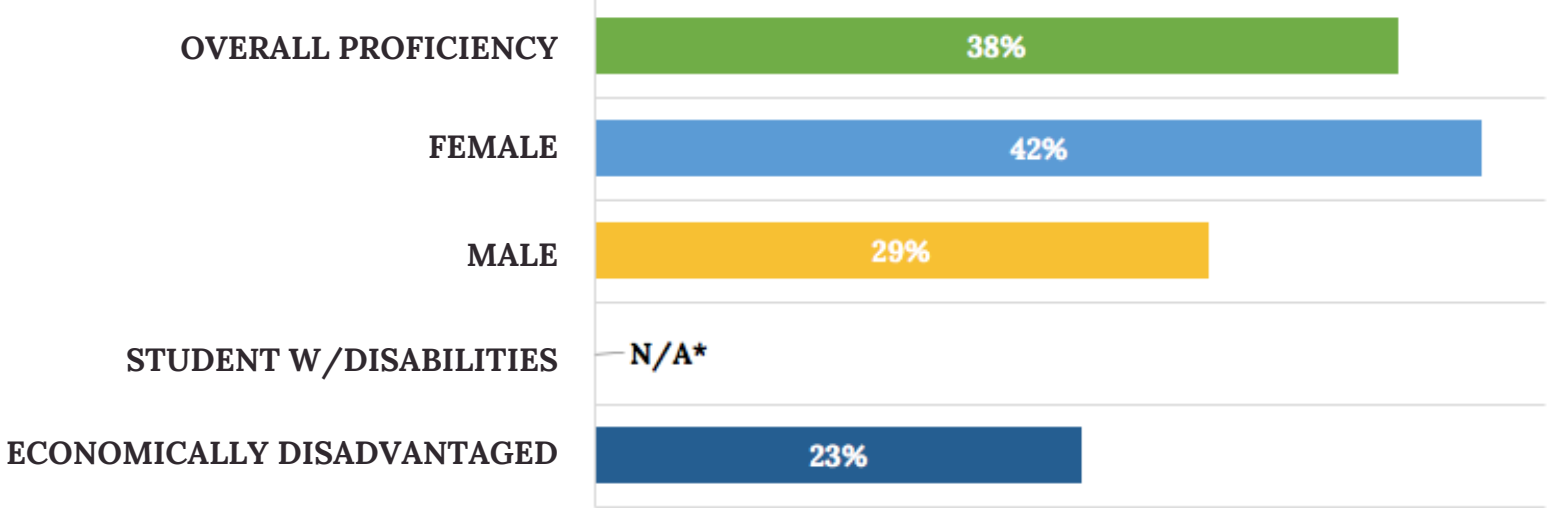

3RD GRADE ELA

TOTAL TESTED: 26