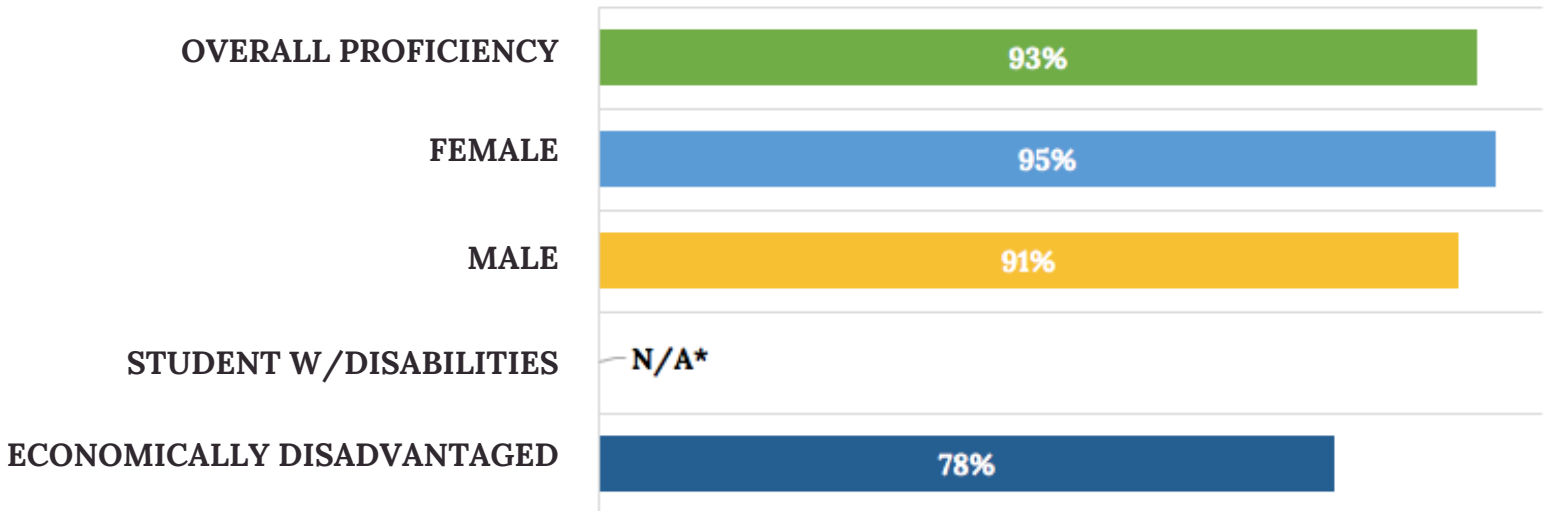

ENGLISH LANGUAGE ARTS REGENTS

TOTAL TESTED: 38

ALGEBRA REGENTS

TOTAL TESTED: 43

* N/A is used when data, while reported, isn't eligible for public dissemination.

[Source](#)