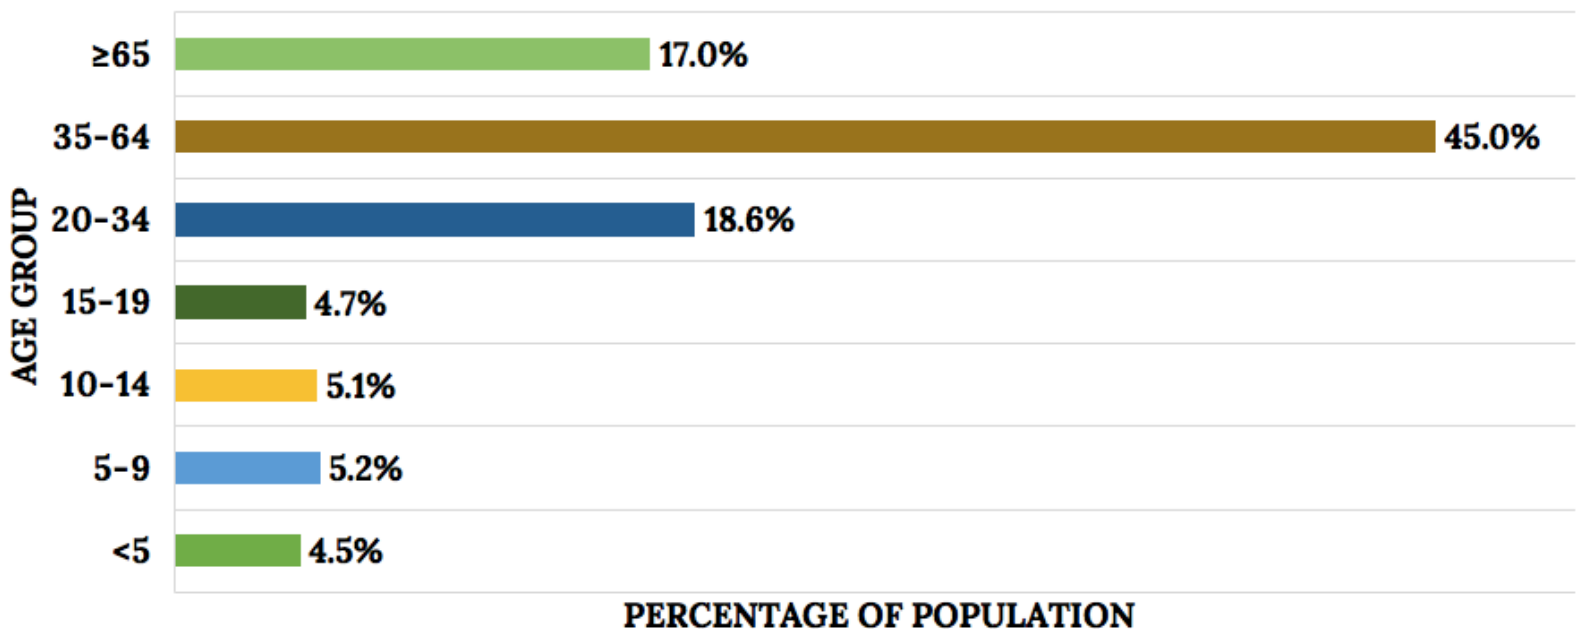

CHATEAUGAY MEMORIAL LIBRARY

GEOGRAPHIC REGION:

135.9 SQ. MI.*

POPULATION:

3,792**

*2010 Census Data, **Source

POPULATION DATA FOR YOUR SERVICE AREA

POPULATION BELOW FEDERAL POVERTY LEVEL: 17.8%*

UNEMPLOYMENT RATE: 3.4%*

MEDIAN HOUSEHOLD INCOME: \$53,893*

*Source, **Source, ***Source

ZERO-VEHICLE HOUSEHOLDS: 6.4%**

POPULATION COMMUTING TO WORK VIA PUBLIC TRANSPORTATION: 0.6%*

PERCENTAGE WITH LIMITED/NO INTERNET ACCESS: 67.5%***