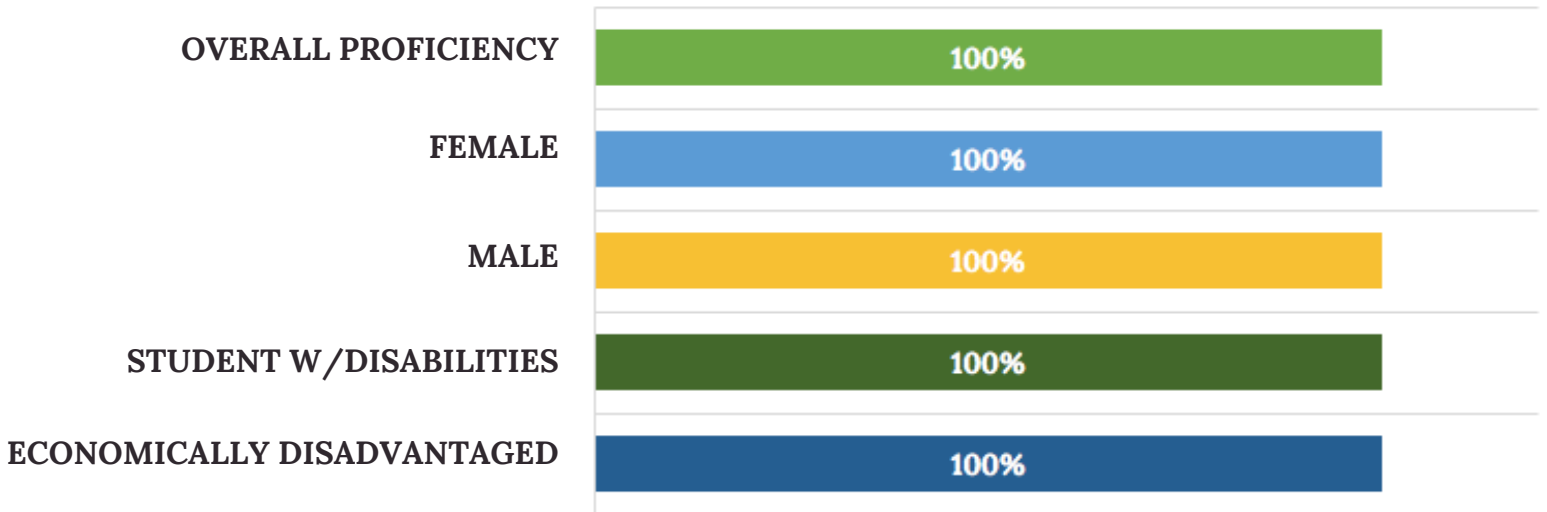

ENGLISH LANGUAGE ARTS REGENTS

TOTAL TESTED: 38

ALGEBRA REGENTS

TOTAL TESTED: 43

* N/A is used when data, while reported, isn't eligible for public dissemination.

[Source](#)