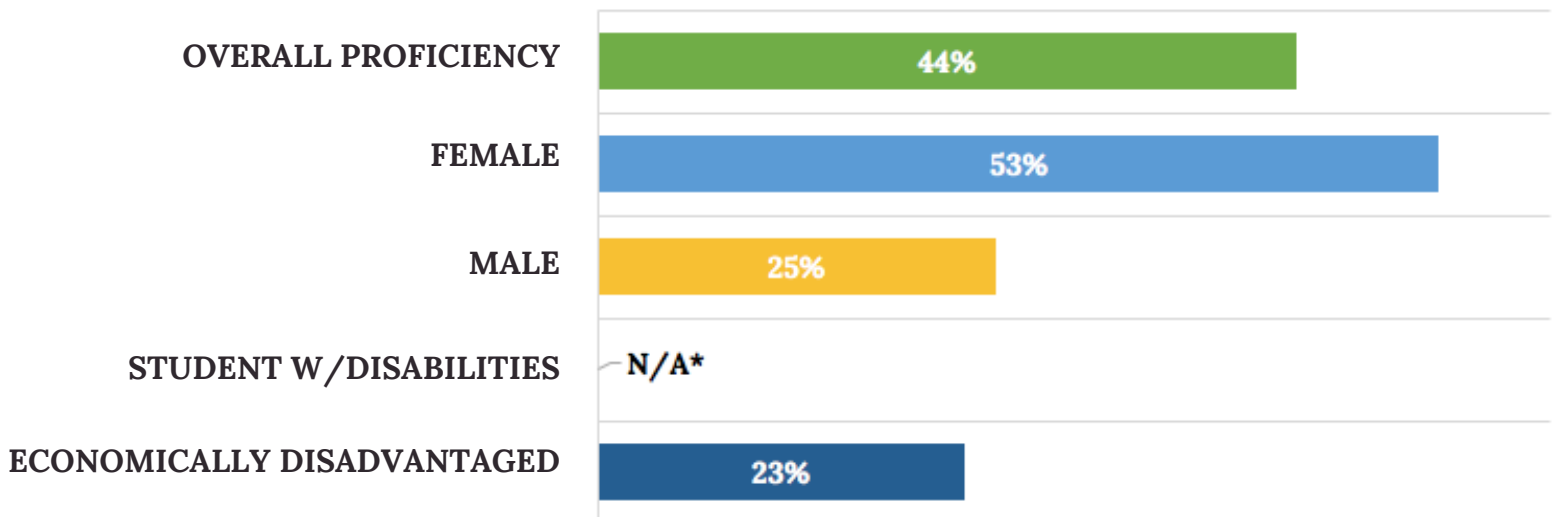

3RD GRADE MATH

TOTAL TESTED: 25

* N/A is used when data, while reported, isn't eligible for public dissemination.

Source