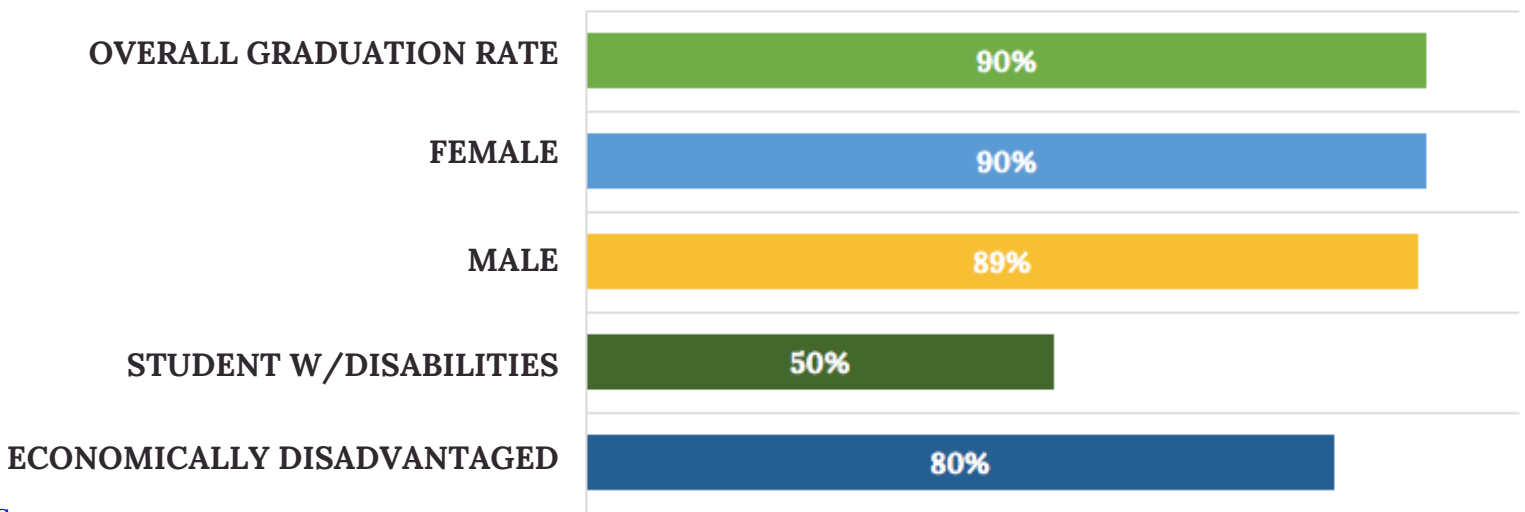

CHATEAUGAY CSD GRADUATION RATES

Source

SCHOOL ENROLLMENT DATA IN YOUR SERVICE AREA