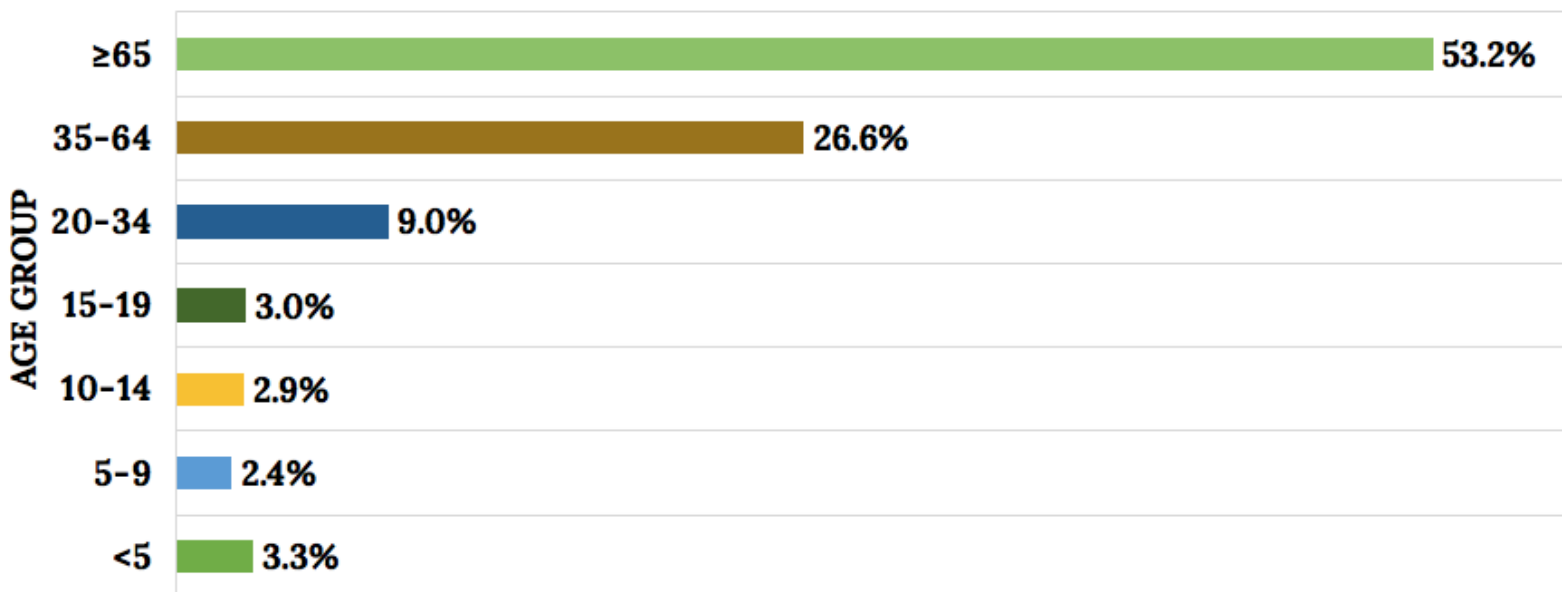

## POPULATION:

**5,005\*\***

\*2010 Census Data, \*\*Source

# POPULATION DATA FOR YOUR SERVICE AREA

POPULATION BELOW FEDERAL POVERTY LEVEL: **22.9%\***

UNEMPLOYMENT RATE: **2.9%\***

MEDIAN HOUSEHOLD INCOME: **\$60,469\***

\*Source, \*\*Source, \*\*\*Source

ZERO-VEHICLE HOUSEHOLDS: **5.6%\*\***

POPULATION COMMUTING TO WORK VIA PUBLIC TRANSPORTATION: **0.0%\***

PERCENTAGE WITH LIMITED/NO INTERNET ACCESS: **61.6%\*\*\***

PERCENTAGE OF POPULATION