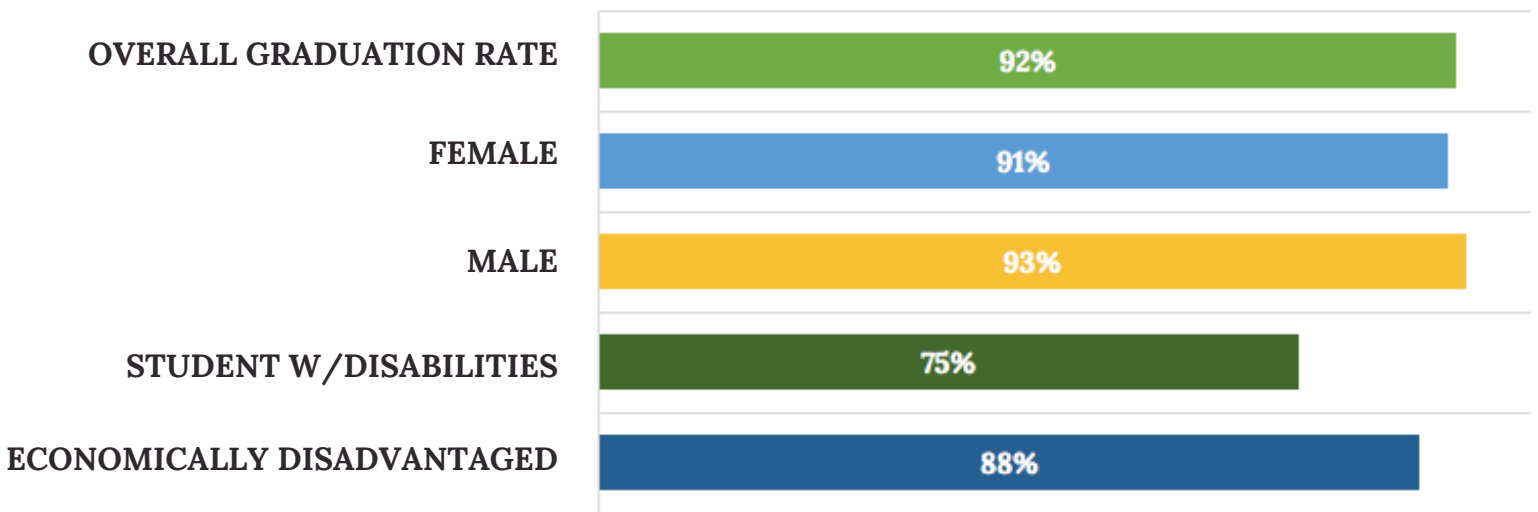

TICONDEROGA CSD GRADUATION RATES

Source

SCHOOL ENROLLMENT DATA IN YOUR SERVICE AREA