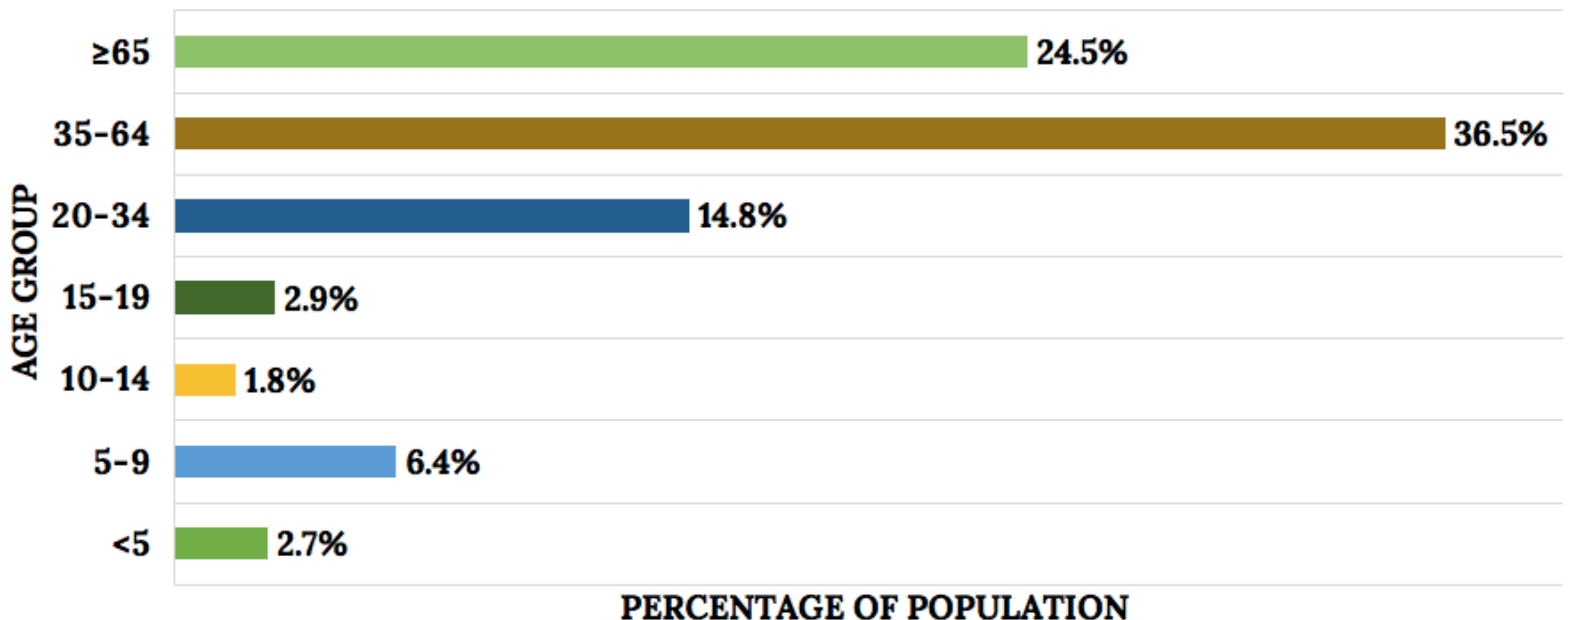

BELDEN-NOBLE MEMORIAL LIBRARY

GEOGRAPHIC REGION:

30.8 SQ. MI.*

POPULATION:

452**

*2010 Census Data, **Source

POPULATION DATA FOR YOUR SERVICE AREA

POPULATION BELOW FEDERAL POVERTY LEVEL: 12.4%*

UNEMPLOYMENT RATE: 6.5%*

MEDIAN HOUSEHOLD INCOME: \$64,167*

*Source, **Source, ***Source

ZERO-VEHICLE HOUSEHOLDS: 11.8%**

POPULATION COMMUTING TO WORK VIA PUBLIC TRANSPORTATION: 3.8%*

PERCENTAGE WITH LIMITED/NO INTERNET ACCESS: 51.0%***