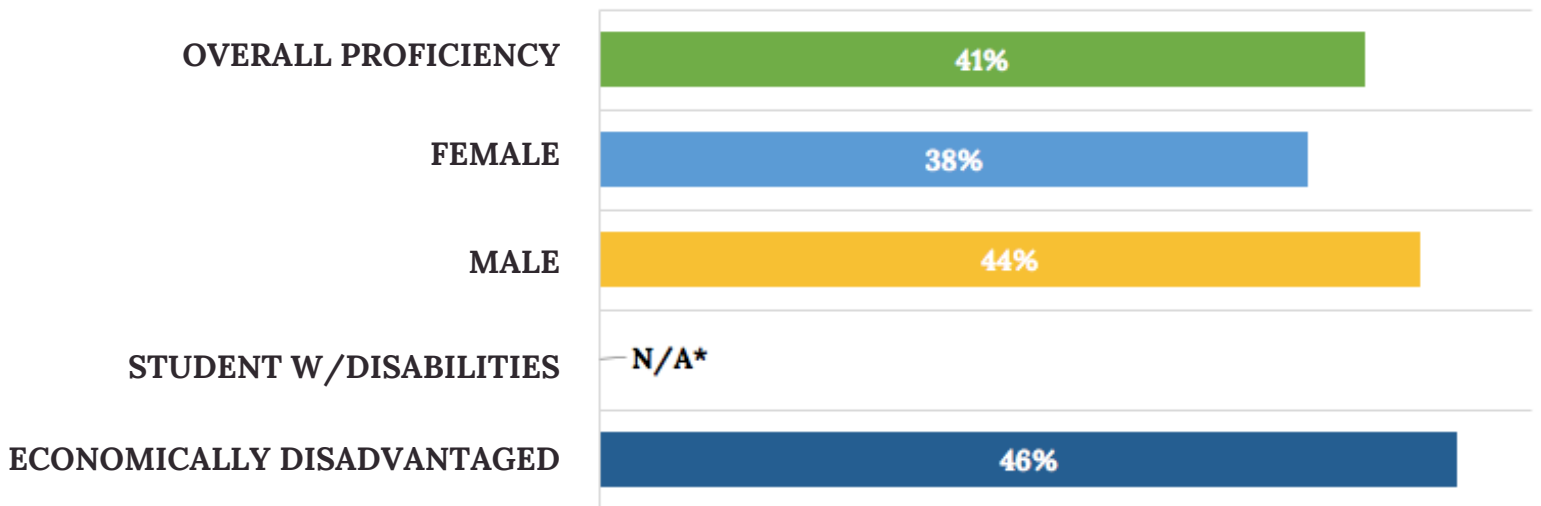

3RD GRADE MATH

TOTAL TESTED: 22

* N/A is used when data is not available or is unreported by the school district

Source