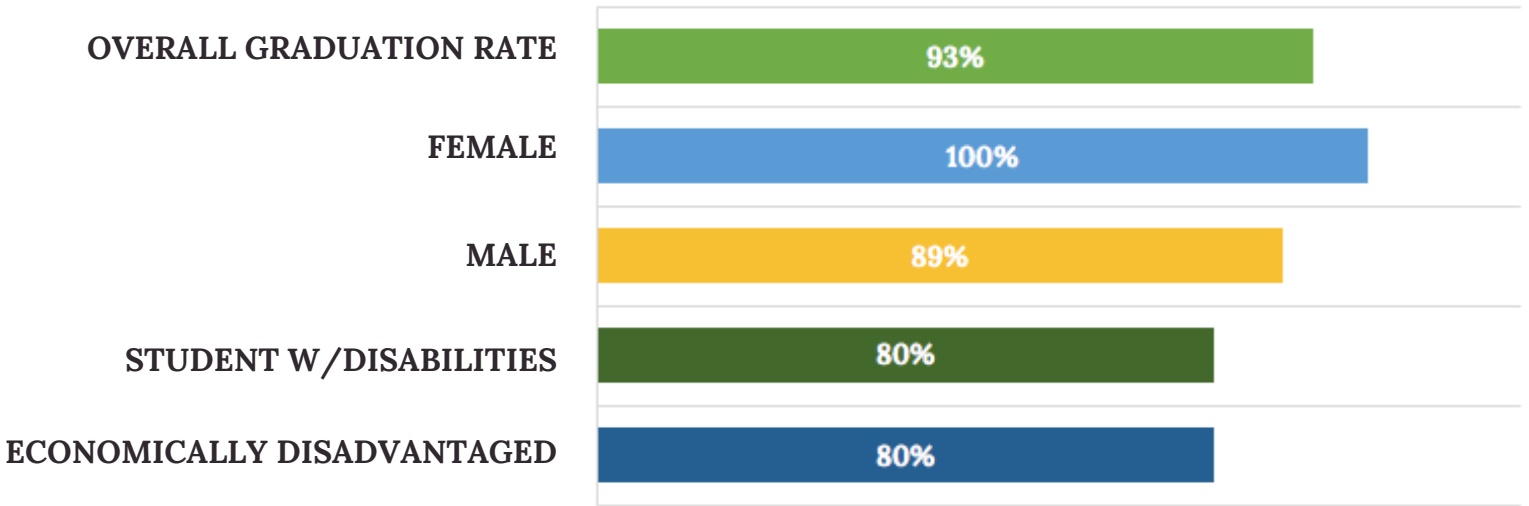

WILLSBORO CSD GRADUATION RATES

Source

SCHOOL ENROLLMENT DATA IN YOUR SERVICE AREA