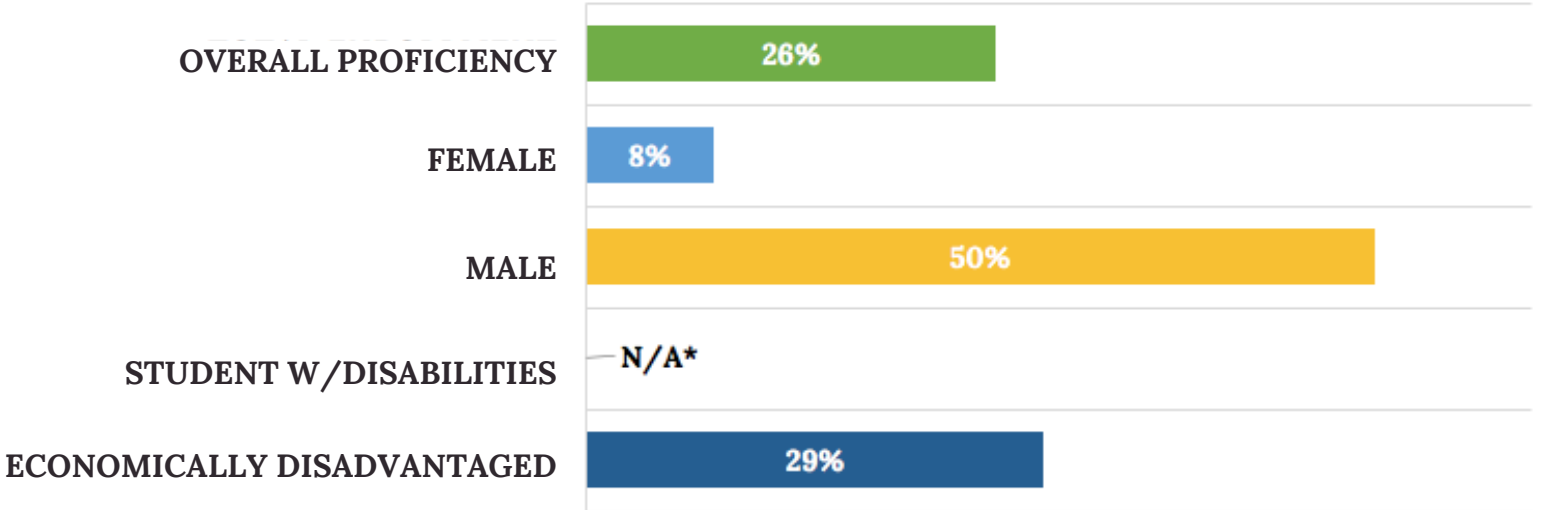

3RD GRADE ELA

TOTAL TESTED: 23